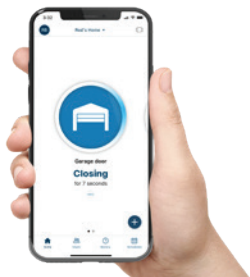

Commander Extreme

DESIGNED FOR EXTREME WEATHER CONDITIONS & HEAVY CUSTOM DOORS

MS125MYQ

RESIDENTIAL SECTIONAL GARAGE DOOR OPENER MYQ & BATTERY BACKUP CAPABLE

Works with myQ² smart technology

Additional purchase of
The myQ Connectivity Kit
is required

APP AVAILABLE ON:

- Set real time notifications to alert you when your garage opens, closes or is left open.
- Monitor and control your garage door from anywhere.
- Share limited guest access with five people you trust.
- Pre-set scheduling to close your garage door at a certain time.
- Protect your loved ones and belongings with The Protector System™ (Safety IR Beams).
- Peace of mind knowing if your garage door is open or closed anywhere and any time.