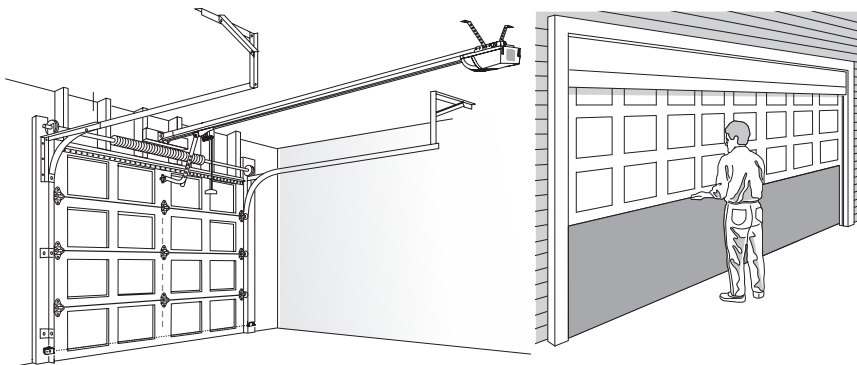

TYPICAL INSTALLATION - SECTIONAL DOORS